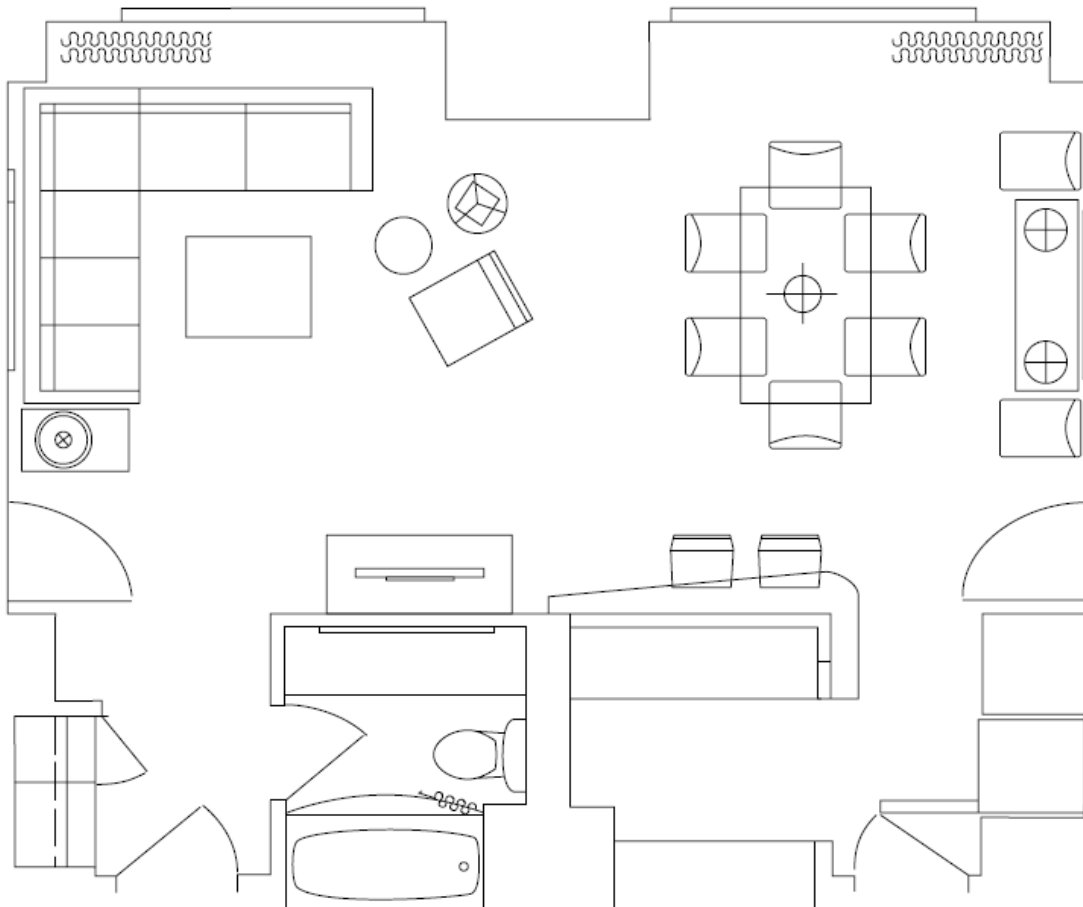

Monarch suite also offer:

- 2,640 square-foot suite with large entryway greeting guests
- Butler's kitchenette and large open bar
- Spacious living room area with spectacular views of downtown Denver and the Rocky Mountain Front Range
- Four large-screen LED Smart televisions - two of which are 55" screens in the parlor, with soundbar and subwoofer
- Adjoining upgraded king-bedded master suite with private seating and walk-in closet
- Oversized bathroom with soaking tub and ceiling water spout, separate rain shower, vanity with dual sinks and a television in the mirror
- Options for one or two connecting bedrooms — one connector is a deluxe king-bedded room with walk-in closet and private sitting area, and the other bedroom has queen/double beds
- Comfortable workstation featuring a computer with Windows and iOS along with a printer

Rate: P + 1: \$2,263.00

P + 2: \$2,513.00

Hyatt Regency Denver

ASPEN Suite Specifications

RIMS 2019 Annual Conference & Exhibition

Aspen Suite – (11) available

Aspen suites feature additional meeting and/or living space with a conference and/or dining table that seats up to eight. These suites are good for intimate gatherings, long-term stays and receptions for up to 25 guests.

Aspen suites also offer:

- 1,104 square-foot suite
- Wet bar and full-size refrigerator, residential-style counter seating opening to the living area
- Separate living area with a sofa sleeper, additional seating and a full bath
- Large-screen LED Smart television
- Option for one or two connecting bedrooms

Rate: P + 1: \$1,413.00

P + 2: \$1,663.00

Hyatt Regency Denver

BLUE SPRUCE Suite Specifications

RIMS 2019 Annual Conference & Exhibition

Blue Spruce Suite – (5) available

Blue Spruce suites are ideal for hosting gatherings of up to 20 guests. They include a living area with a conference and/or dining table that seats up to six.