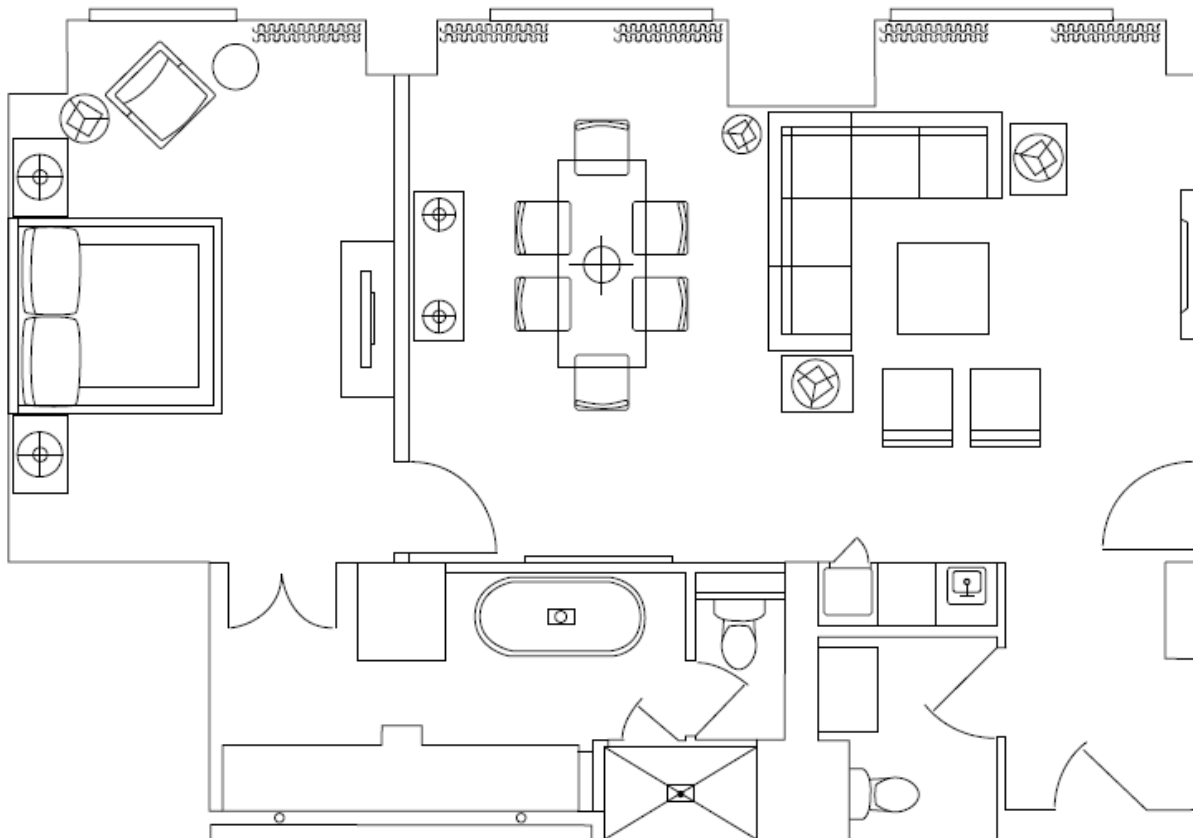

Hyatt Regency Denver

COTTONWOOD Suite Specifications

RIMS 2019 Annual Conference & Exhibition

Cottonwood Suite – (2) available

Cottonwood suites provide ample meeting and living space, complete with a sitting area and conference and/or dining table that seats up to eight. These suites are ideal for entertaining up to 20 guests.

Cottonwood suites also offer:

- 1,140 square-foot suite with marble entry foyer and half bath
- Wet bar and a mini-refrigerator
- Separate living area with sofa and additional seating
- Two large-screen LED Smart televisions
- King bedroom with walk-in closet
- Connecting large bath with soaking tub, separate shower and double-sink vanity
- Option for connecting bedroom

Rate: P + 1: $2,263.00

P + 2: $2,513.00