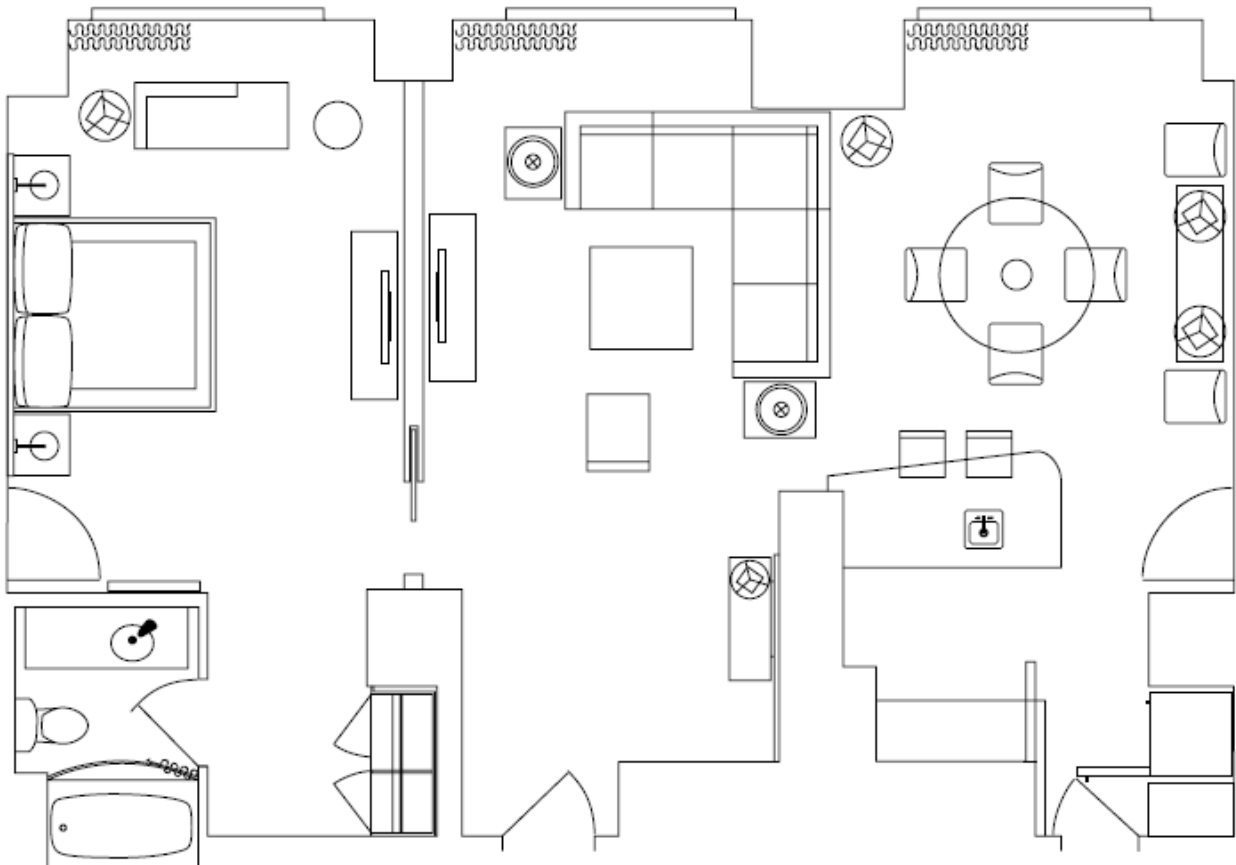

Hyatt Regency Denver

BLUE SPRUCE Suite Specifications

RIMS 2019 Annual Conference & Exhibition

Blue Spruce Suite – (5) available

Blue Spruce suites are ideal for hosting gatherings of up to 20 guests. They include a living area with a conference and/or dining table that seats up to six.

Blue Spruce suites also offer:

- 1,080 square-foot suite
- Wet bar and full-size refrigerator, residential-style counter seating opening to the living area
- Separate living area with a sofa and additional seating
- Large-screen LED Smart television
- Self-contained king-bedded guest room that connects to one or two additional bedrooms

Rate: P + 1: $1,763.00

P + 2: $2,013.00