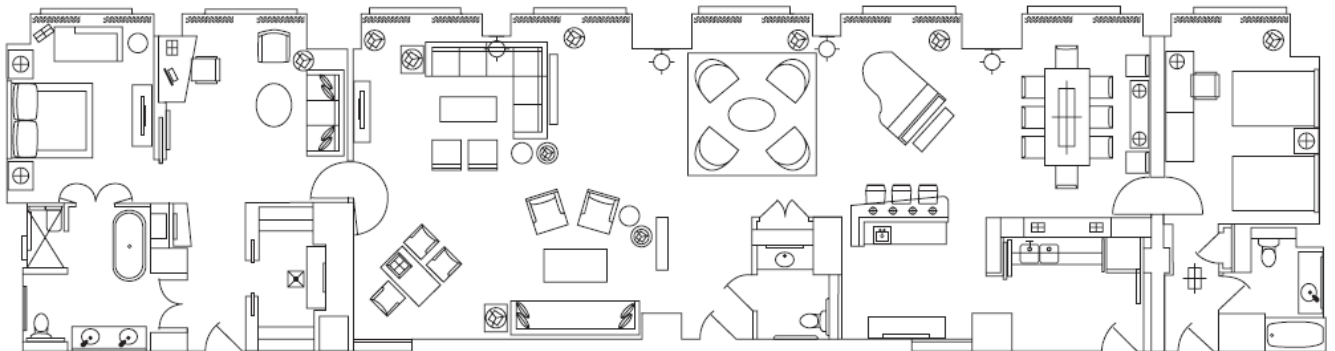

Hyatt Regency Denver

MONARCH Suite Specifications

RIMS 2019 Annual Conference & Exhibition

Monarch Suite – (1) available

Located on the Regency Club level, the Monarch suite provides the highest level of sophisticated living, with upgraded amenities, conference-seating area for eight guests and access to the private Regency Club lounge. This suite can easily accommodate up to 75 people.

Monarch suite also offer:

- 2,640 square-foot suite with large entryway greeting guests
- Butler's kitchenette and large open bar
- Spacious living room area with spectacular views of downtown Denver and the Rocky Mountain Front Range
- Four large-screen LED Smart televisions - two of which are 55" screens in the parlor, with soundbar and subwoofer
- Adjoining upgraded king-bedded master suite with private seating and walk-in closet
- Oversized bathroom with soaking tub and ceiling water spout, separate rain shower, vanity with dual sinks and a television in the mirror
- Options for one or two connecting bedrooms — one connector is a deluxe king-bedded room with walk-in closet and private sitting area, and the other bedroom has queen/double beds
- Comfortable workstation featuring a computer with Windows and iOS along with a printer

Rate: P + 1: \$4,413.00

P + 2: \$4,813.00

Hyatt Regency Denver

BRISTLECONE Suite Specifications

RIMS 2019 Annual Conference & Exhibition

Bristlecone Suite – (2) available

Ideal for hosting gatherings of up to 40 guests, Bristlecone suites include a living area with a conference and/or dining table that seats up to eight, and upgraded furnishings.