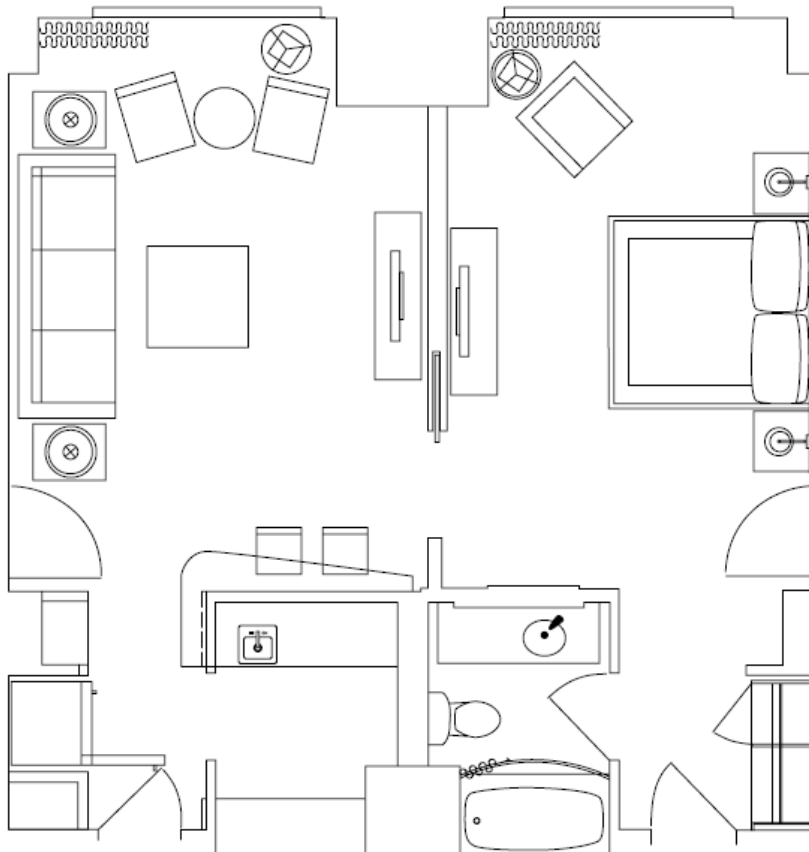

Monarch suite also offer:

- 2,640 square-foot suite with large entryway greeting guests
- Butler's kitchenette and large open bar
- Spacious living room area with spectacular views of downtown Denver and the Rocky Mountain Front Range
- Four large-screen LED Smart televisions - two of which are 55" screens in the parlor, with soundbar and subwoofer
- Adjoining upgraded king-bedded master suite with private seating and walk-in closet
- Oversized bathroom with soaking tub and ceiling water spout, separate rain shower, vanity with dual sinks and a television in the mirror
- Options for one or two connecting bedrooms — one connector is a deluxe king-bedded room with walk-in closet and private sitting area, and the other bedroom has queen/double beds
- Comfortable workstation featuring a computer with Windows and iOS along with a printer

Rate: P + 1: \$1,763.00

P + 2: \$2,013.00

Hyatt Regency Denver

PINYON PINE Suite Specifications

RIMS 2019 Annual Conference & Exhibition

Pinyon Pine Suite – (7) available

Pinyon Pine suites feature an intimate, separate living/meeting area. It is perfect for hospitalities for up to ten guests.

Pinyon Pine suites also offer:

- 780 square-foot suite
- Wet bar and full-size refrigerator, residential-style counter seating opening to the living area
- Separate living area with additional seating
- Two large-screen LED Smart televisions
- Self-contained king-bedded guest room that connects to one or two additional bedrooms

Rate: P + 1: \$1,413.00

P + 2: \$1,663.00

Hyatt Regency Denver

COLORADO KING Suite Specifications

RIMS 2019 Annual Conference & Exhibition

Colorado King Suite – (10) available

These studio suites are ideal for guests requiring a little extra space.