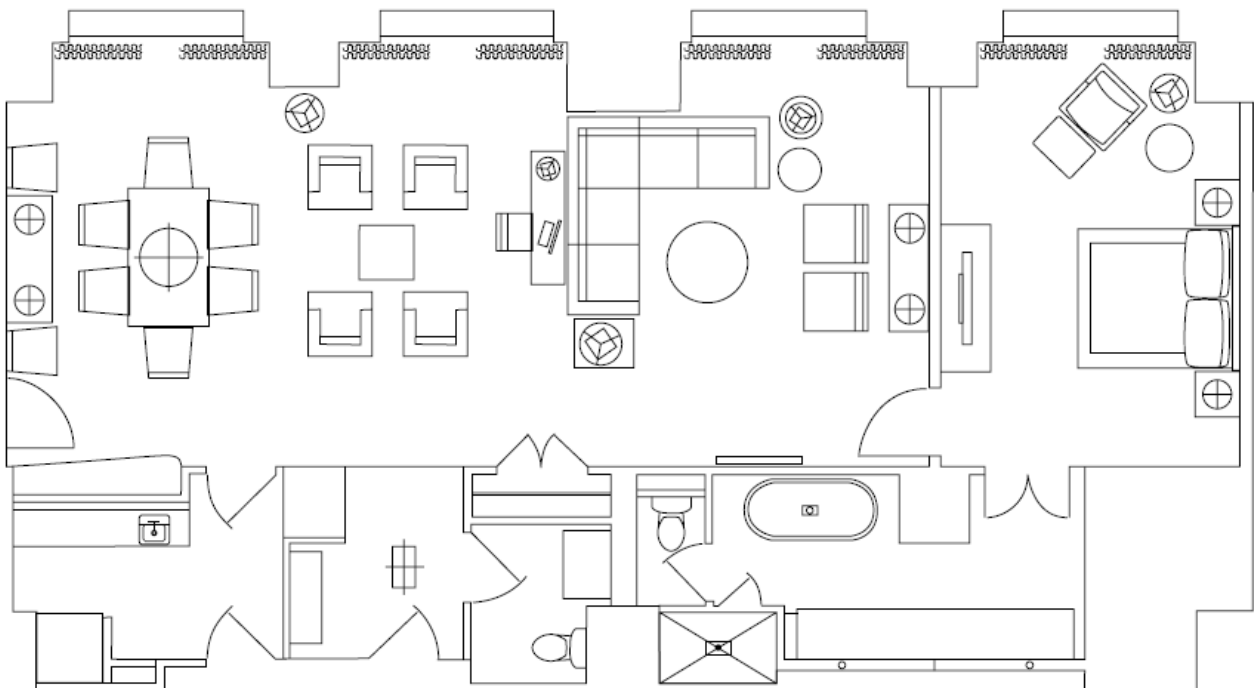

Hyatt Regency Denver

BRISTLECONE Suite Specifications

RIMS 2019 Annual Conference & Exhibition

Bristlecone Suite – (2) available

Ideal for hosting gatherings of up to 40 guests, Bristlecone suites include a living area with a conference and/or dining table that seats up to eight, and upgraded furnishings.

Bristlecone suites also offer:

- 1,440 square-foot suite with marble entry foyer plus a luxurious oversized bathroom and walk-in closet
- Butler's kitchenette includes a wet bar, full-size refrigerator and microwave oven
- Separate living area with a sofa and additional seating
- Two large-screen LED Smart televisions with soundbar and subwoofer
- Upgraded king bedroom with walk-in closet
- Oversized bathroom with soaking tub and ceiling water spout, separate rain shower, vanity with dual sinks and a television in the mirror
- Additional bedroom is also available
- Comfortable workstation featuring a computer with Windows and iOS along with a printer

Rate: P + 1: $2,513.00

P + 2: $3,113.00